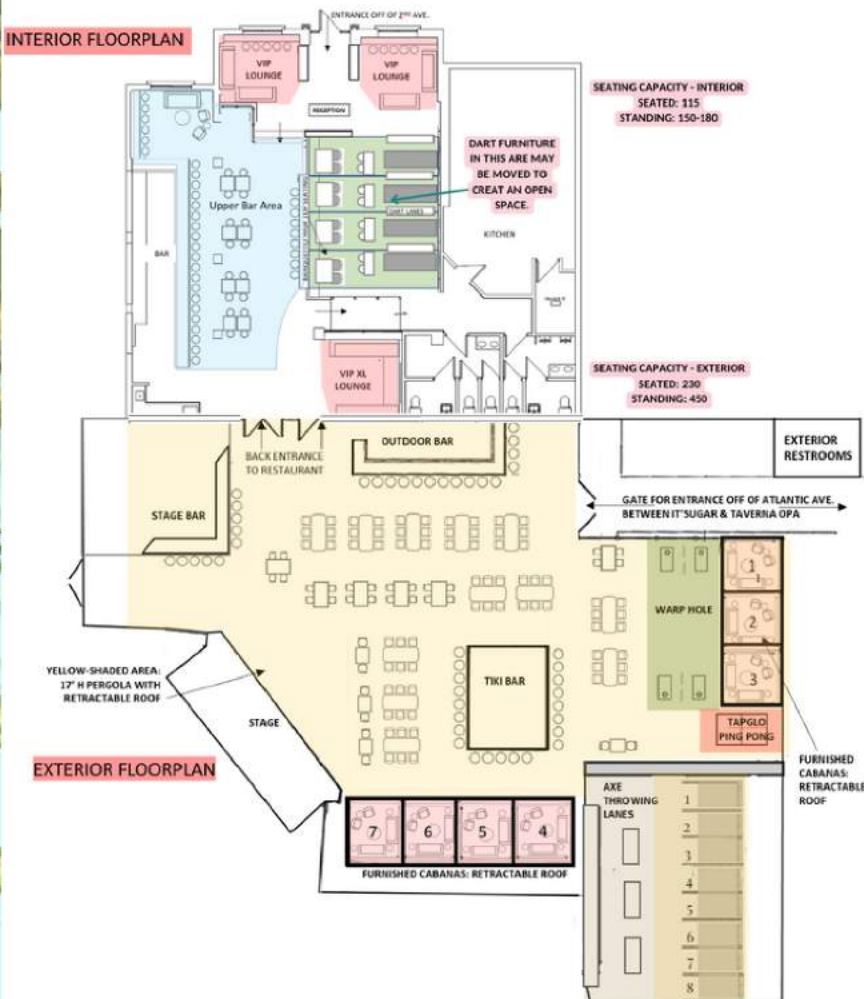

(800) 561-0755 / DELRAYGUESTS@THROWSOCIAL.COM

WWW.THROWSOCIAL.COM/DELRAY

THRōW Social® is the *perfect* venue for your Special Event

We accommodate corporate events, weddings, happy hours, concerts, social celebrations, and more in our flexible indoor and outdoor venue providing 11,000 sq. ft. of space that can accommodate up to 650 guests.

INTERIOR FLOORPLAN

EXTERIOR FLOORPLAN

(800) 561-0755 / DELRAYGUESTS@THROWSOCIAL.COM

WWW.THROWSOCIAL.COM/DELRAY

CABANA RENTALS

SEATS 8-10

Mon - Thurs. (3hrs).	\$400 F/B Min.
Fri & Saturday until 6:30pm + all day Sunday (2hrs)	\$450 F/B Min.
Fri & Sat after 6:30pm (3hrs)	\$800 F/B Min.