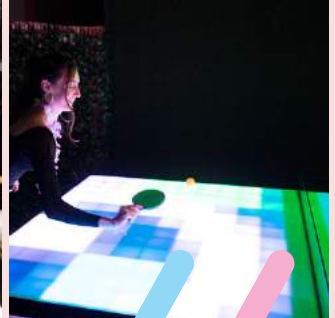

Included Backyard-Style Games & *Flocking Fabulous* Enhancements

GAMES

TapGlo Ping Pong - LED Shuffleboard - Giant Jenga - Giant
Connect Four - LED Beer Pong - Board Games & More!