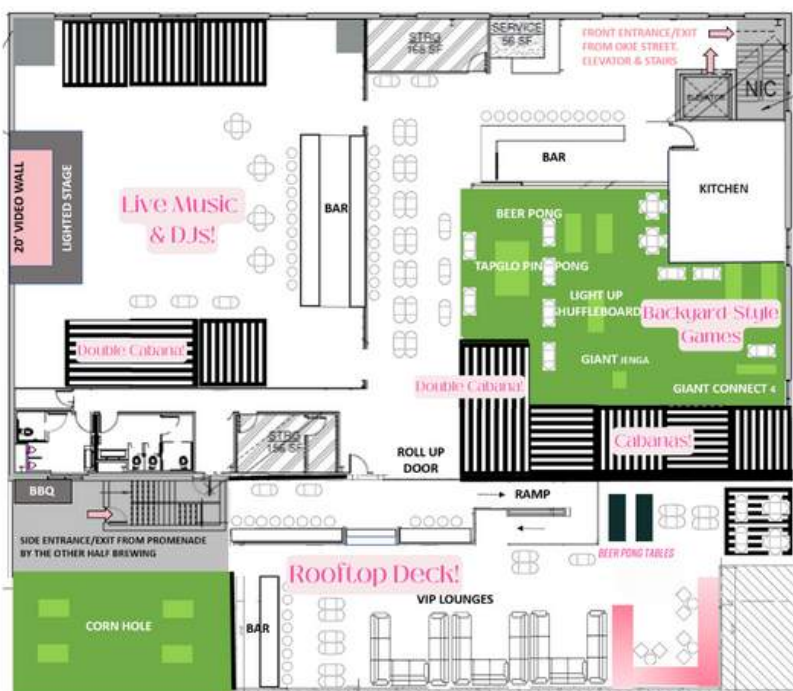

*THRōW Social® is all about 1960's retro Palm Beach life, where players and guests can lounge under a cabana or snap a selfie in front of kitschy neon signs.*

*THRōW Social®, located in Ivy City, Washington, D.C. is a gathering place for friends and family, to experience games & Live Music paired with delicious food & beverage. Our new Rooftop Deck adds 2600 extra square feet of flocking fun!*

# THRōW Social® is the *perfect* venue for your Special Event

The space can be used as a venue for corporate events and parties. The venue is 12,600 flexible sq. ft., which can accommodate up to 500 guests including our rooftop deck with a retractable roof!